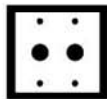

PC 2 5/8"
Phone Cable